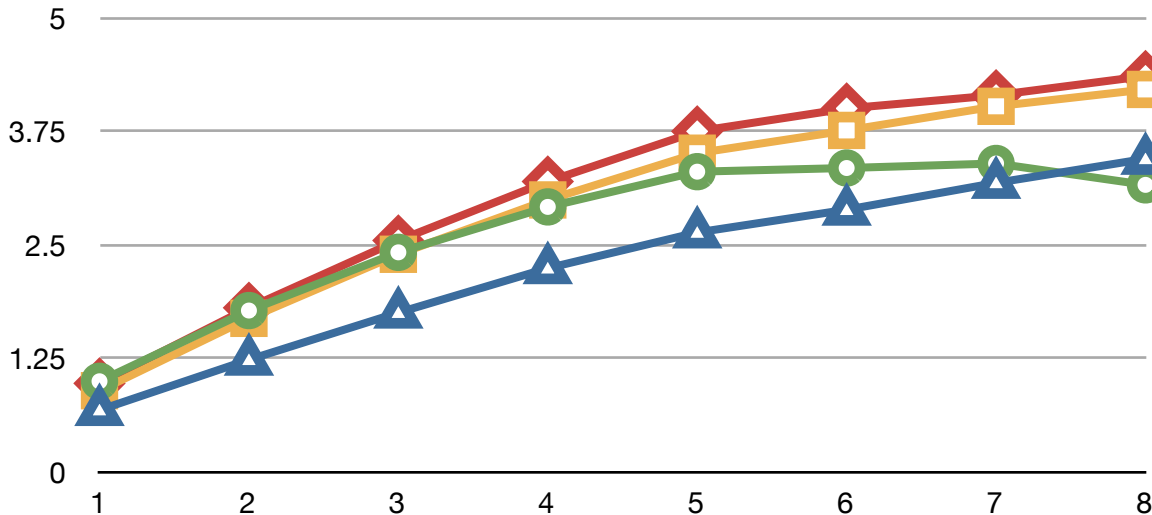

Speedup of fft3d

▲ fft3d fully parallel

○ fft3d

□ fft3d, combined -switch at 16

◆ fftd combine, switch at 8